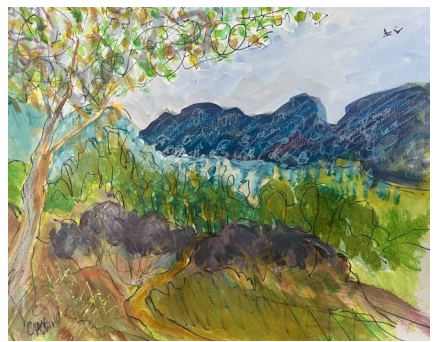

FEATURED GALLERY ARTIST FOR JUNE GAYE SHIELD

Gaye Shield is an award winning artist who lives and works in Dungog, in the Hunter Valley.

Gaye has been exhibiting her art for thirty years, with high lights being a finalist in the Norvill Art Prize and Winning CRAG Art Prize 2019. Gaye uses the local community and her love for nature as inspiration.