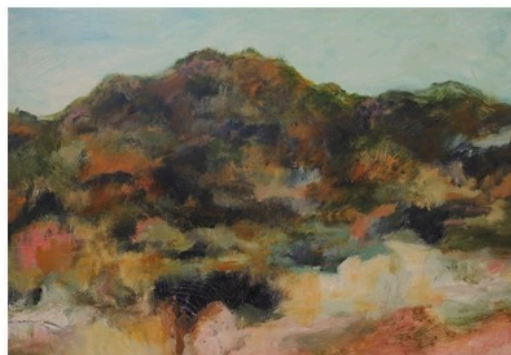

HELENE LEANE